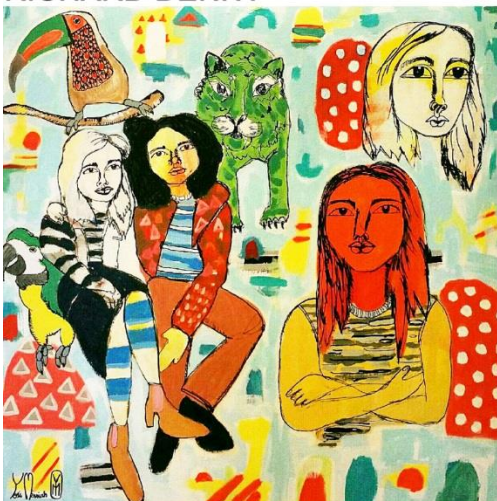

19 KAREN

contemporary artspace

MELISSA HARTLEY

RICHARD DENNY

YOSI MESSIAH

MEDIA RELEASE – NOVEMBER SHOW

3 SOLO EXHIBITIONS

MELISSA HARTLEY – NOCTURNAL HEARTSTRINGS

RICHARD DENNY – SEVEN

YOSI MESSIAH – WILD HEART

Get ready for our last show of 2016 – and it's going to be huge!
An all Australian affair, with 3 of the country's most exciting artistic talents.

3 very distinct styles in 3 very different shows.

MELISSA HARTLEY – In 'Nocturnal Heartstrings' Melissa presents a hauntingly beautiful collection of symbolic works created around the ritual the giving of flowers plays in our lives. Each piece resonates on a black background, adding a dream like quality. Her stunning works contemplate space, time and the fragility of the human condition.

YOSI MESSIAH – Whether it's the wildness of the work itself, or the individuals they portray, each painting brings a certain warmth as it tells its own story. A vibrant collection of characters, a roller coaster of emotions, a mix of the wilder side of life and everyday suburbia, welcome to 'Wild Heart'.