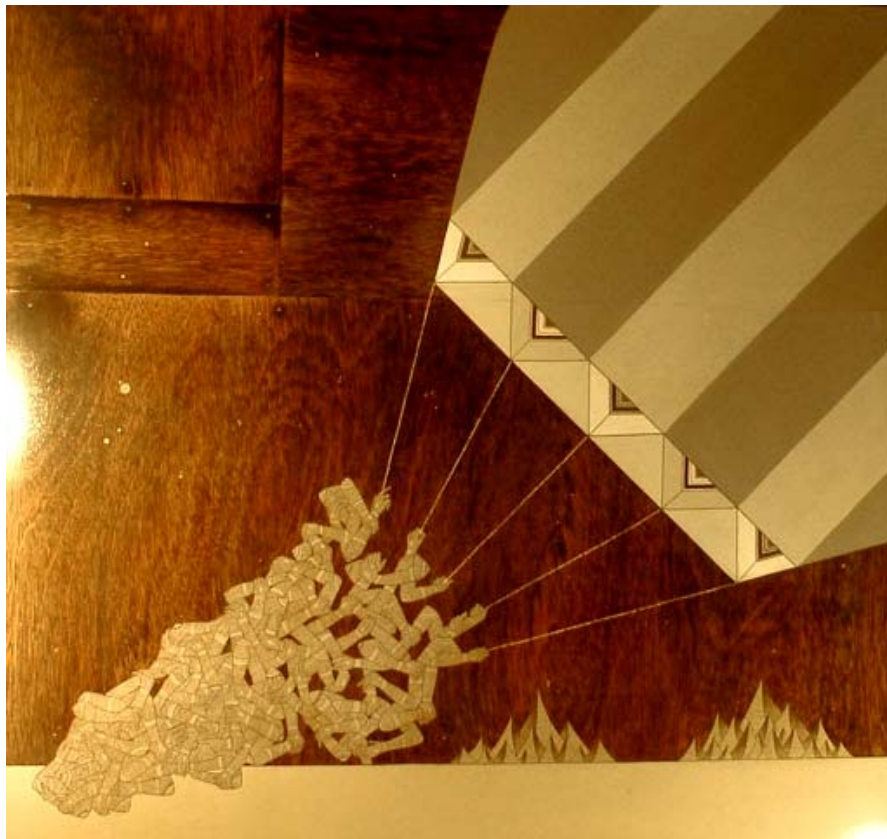

19 Karen Avenue Mermaid Beach, Gold Coast Q 4218

Open: Tues-Fri 10am-5pm | Sat-Sun 11am-5pm & by appt.

w> www.19karen.com.au

e> info@19karen.com.au

ph> 07 555 45019

p> PO Box 5288 Q Supercentre, Mermaid Waters Q 4218

19KAREN

CONTEMPORARY ARTSPACE

Upward and onwards – 2009

Jae Copp

Mixed media on patchwork timber frame

69 x 66 x 55cm

$1550