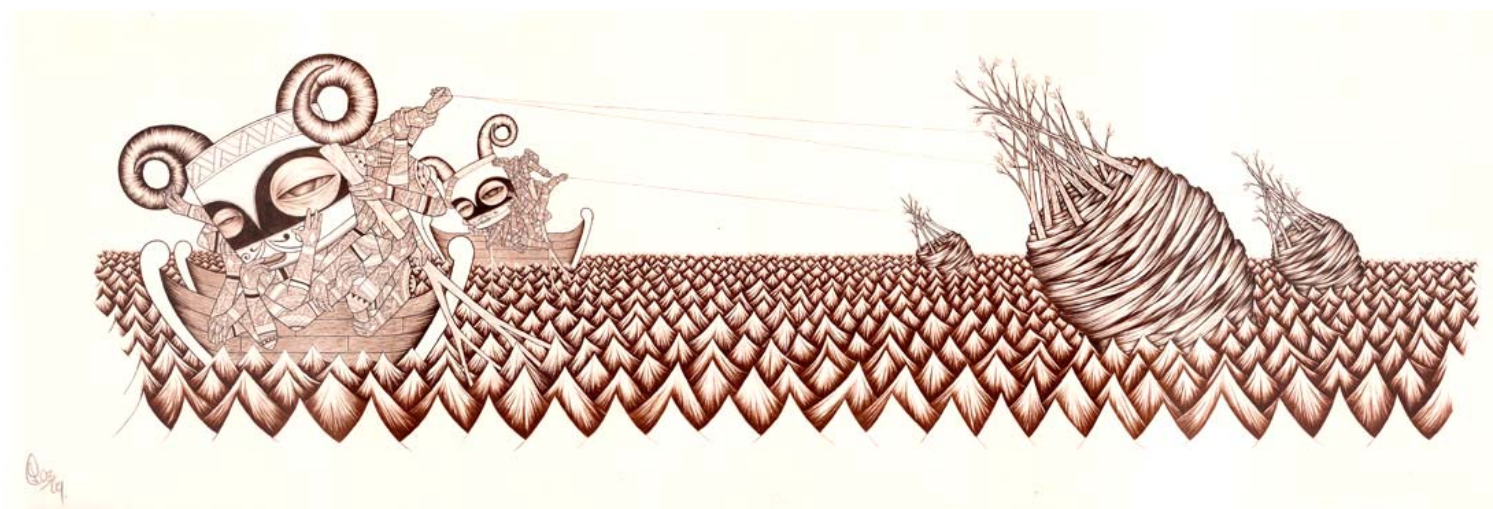

19 Karen Avenue Mermaid Beach, Gold Coast Q 4218

Open: Tues-Fri 10am-5pm | Sat-Sun 11am-5pm & by appt.

w> www.19karen.com.au

e> info@19karen.com.au

ph> 07 555 45019

p> PO Box 5288 Q Supercentre, Mermaid Waters Q 4218

19KAREN

CONTEMPORARY ARTSPACE

A Place to drown a Friend - 2009

Jae Copp

Acrylic ink on 300gm 100% cotton archival paper

90 x 40 cm - 45 mm Box framed

$1550