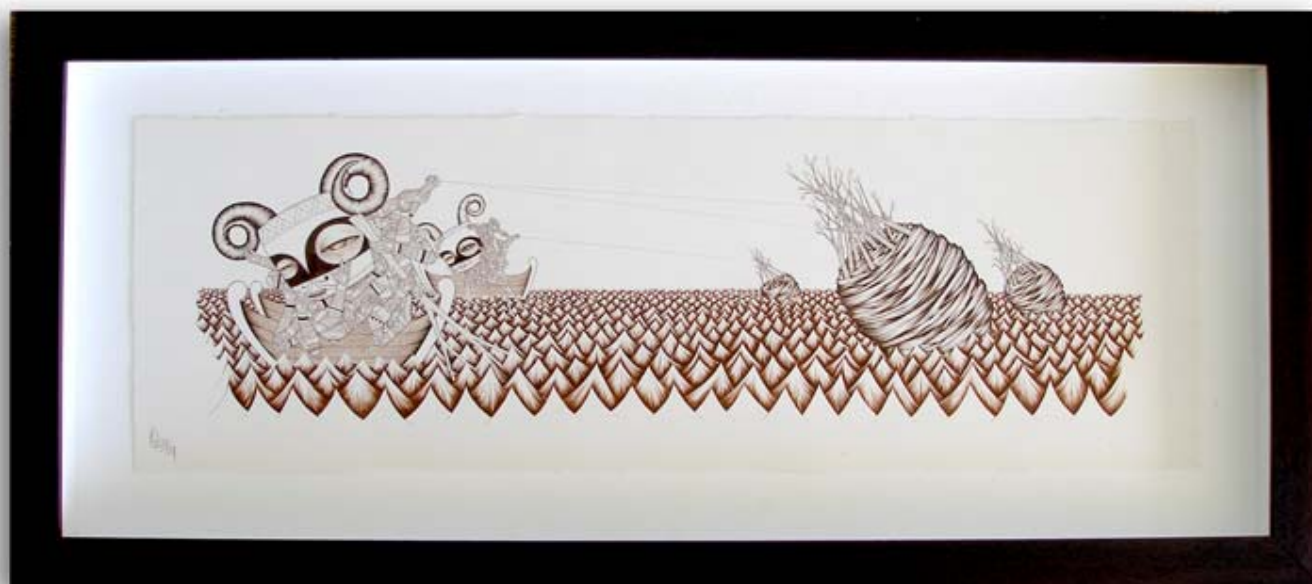

19 Karen Avenue Mermaid Beach, Gold Coast Q 4218

Open: Tues-Fri 10am-5pm | Sat-Sun 11am-5pm & by appt.

w> www.19karen.com.au

e> info@19karen.com.au

ph> 07 555 45019

p> PO Box 5288 Q Supercentre, Mermaid Waters Q 4218

19KAREN

CONTEMPORARY ARTSPACE

A Place to drown a Friend - 2009

Jae Copp

Acrylic ink on 300gm 100% cotton archival paper

90 x 40 cm - 45 mm Box framed

$1550